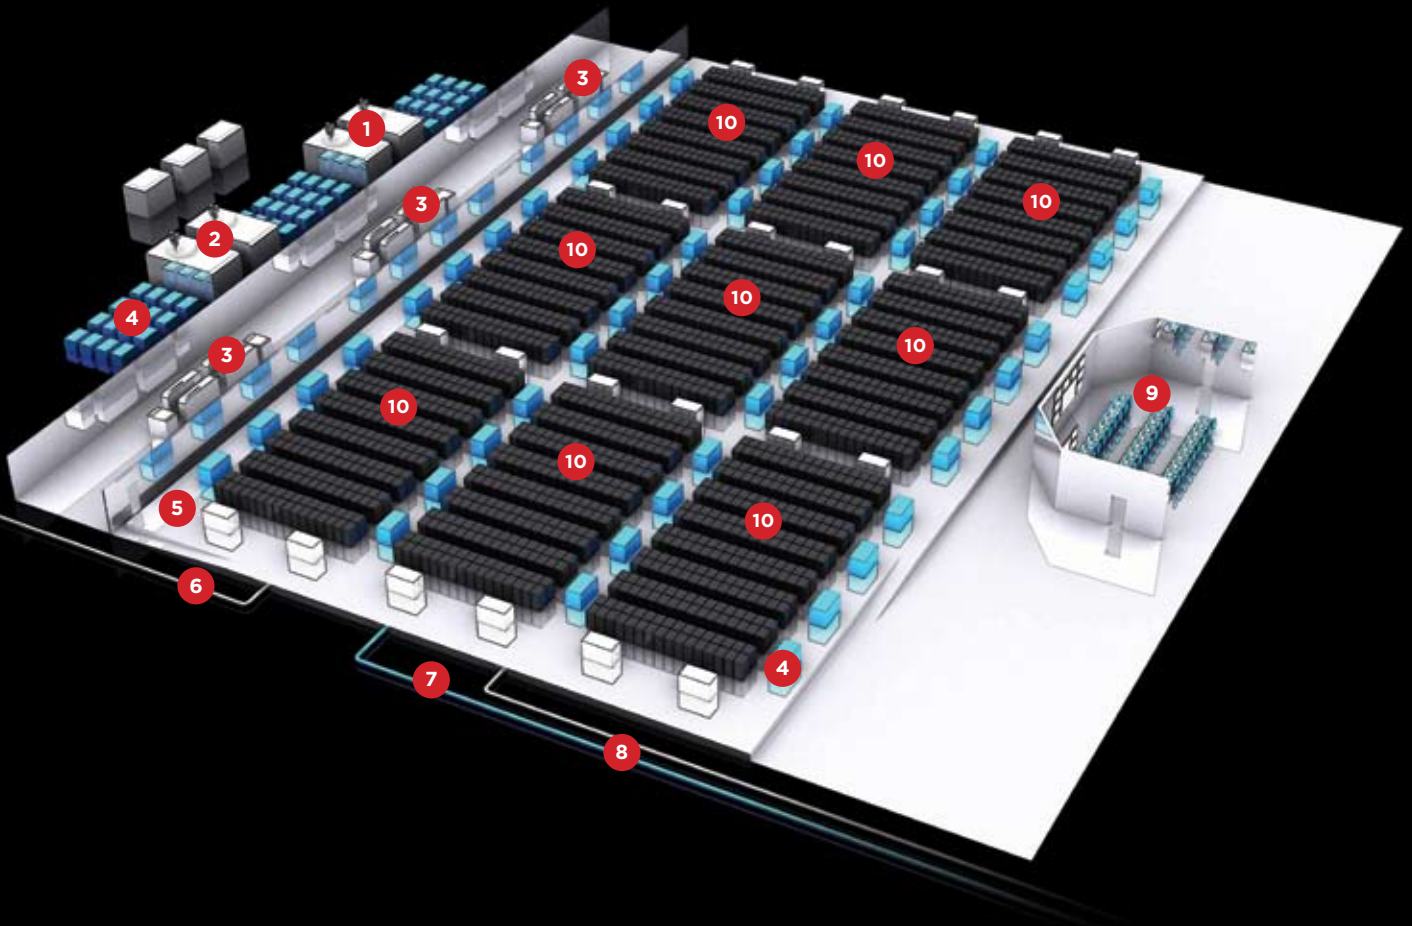

World-Class Features of The Planet Data Centers in Houston and Dallas

The Planet operates six wholly owned and managed state-of-the-art data centers containing more than 40,000 servers with fully redundant Network Operations Center capabilities from two cities, and 24x7x365 monitoring.

1. State-of-the-art N+1 power generator architecture keeps servers running in the event of any generator failure.
2. In an extended power outage, on-site diesel generators can run indefinitely.
3. Uninterruptible power supply (UPS) is N+1 redundant with instant failover coverage should the primary UPS fail.
4. HVAC (heating, ventilation, air conditioning) systems are N+1 redundant to ensure there is a duplicate system ready to assume the load if the primary system fails.
5. Advanced fire suppression systems keep any fires localized and prevent them from spreading.
6. Leading the hosting industry in network bandwidth capacity (100 gigabits/sec).
7. Fully redundant, world-class routing equipment is designed without single points of failure — we have redundant core routers, core distribution switches, and carrier diversity.
8. By peering directly with other providers, we bypass potential congestion points through third party transit providers and provide shorter paths and lower latency to the end users. This results in better performance of your hosted applications.
9. Fully redundant Network Operations Center capabilities from two cities, 24x7x365 monitoring.
10. Housing more than 40,000 servers for more than 22,000 businesses worldwide, hosting 2.8 million web sites.